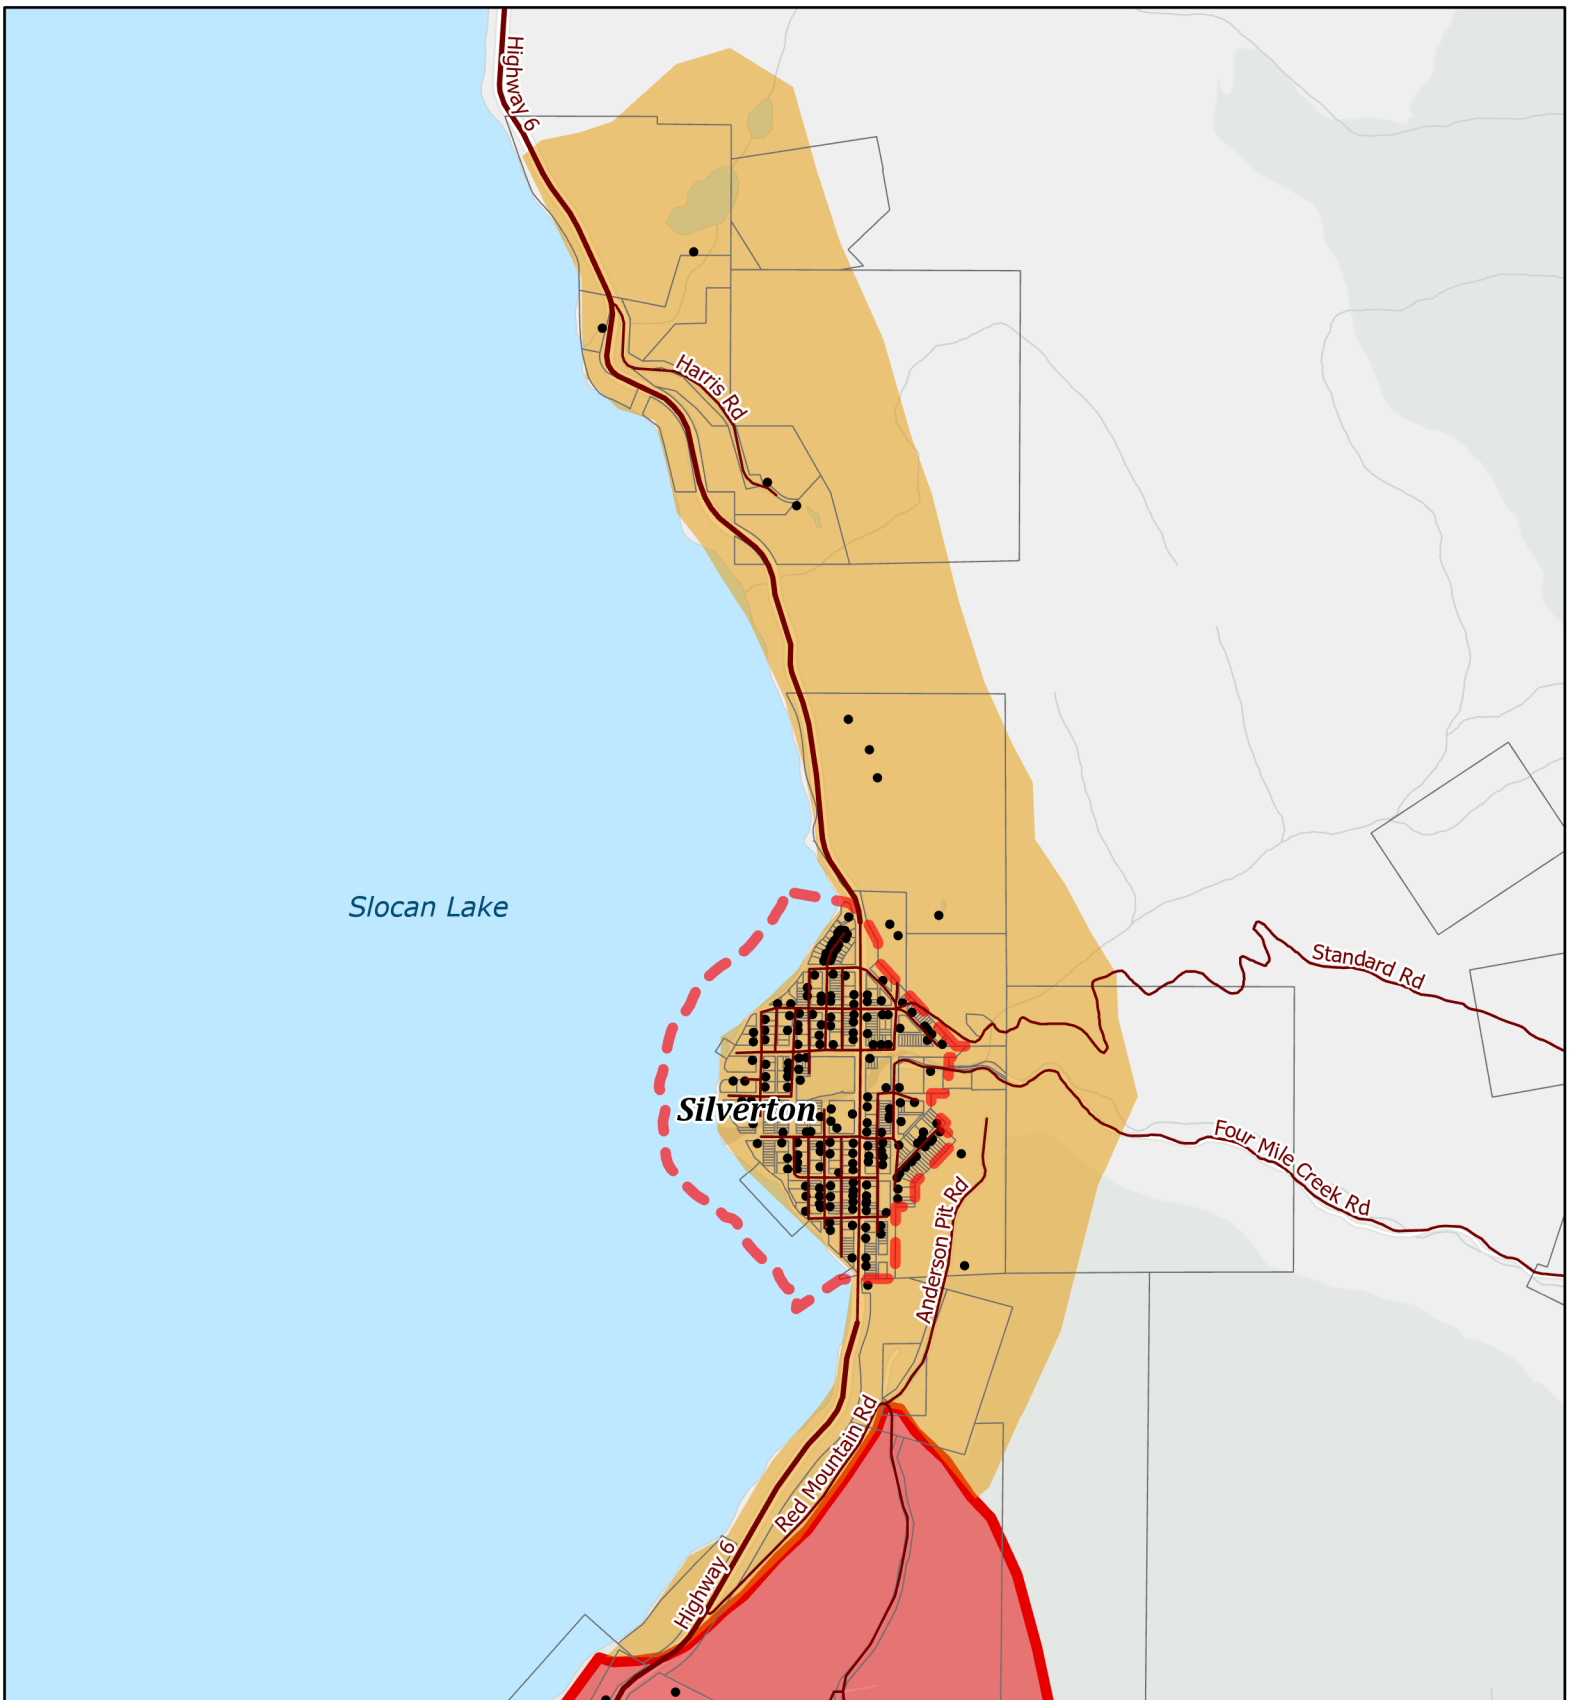

**REGIONAL DISTRICT OF
CENTRAL KOOTENAY
EMERGENCY
OPERATIONS CENTRE**

EOC Phone: 250-352-7701 or 1-866-522-7701

Current Emergency Information:

rdck.ca/EOCinfo

Register to receive emergency notifications:

rdck.ca/notifications

To report a flood, landslide, spill or other hazards:

1-800-663-3456

Aylwin Creek Wildfire Evacuation Alert

- Evacuation Alert
- Evacuation Order
- Municipal Boundary
- Legal Parcels
- Highway
- Road
- Civic Address

Date: 7/19/2024

Map Scale: 1:21,000

N

The mapping information shown are approximate representations and should only be used for reference purposes. The Regional District of Central Kootenay is not responsible for any errors or omissions on this map.